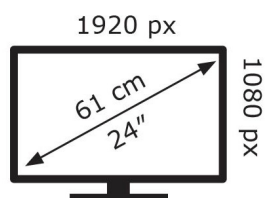

IIYAMA CORPORATION

XUB2493HSU-B1

20 kWh/1000h

2019/2013